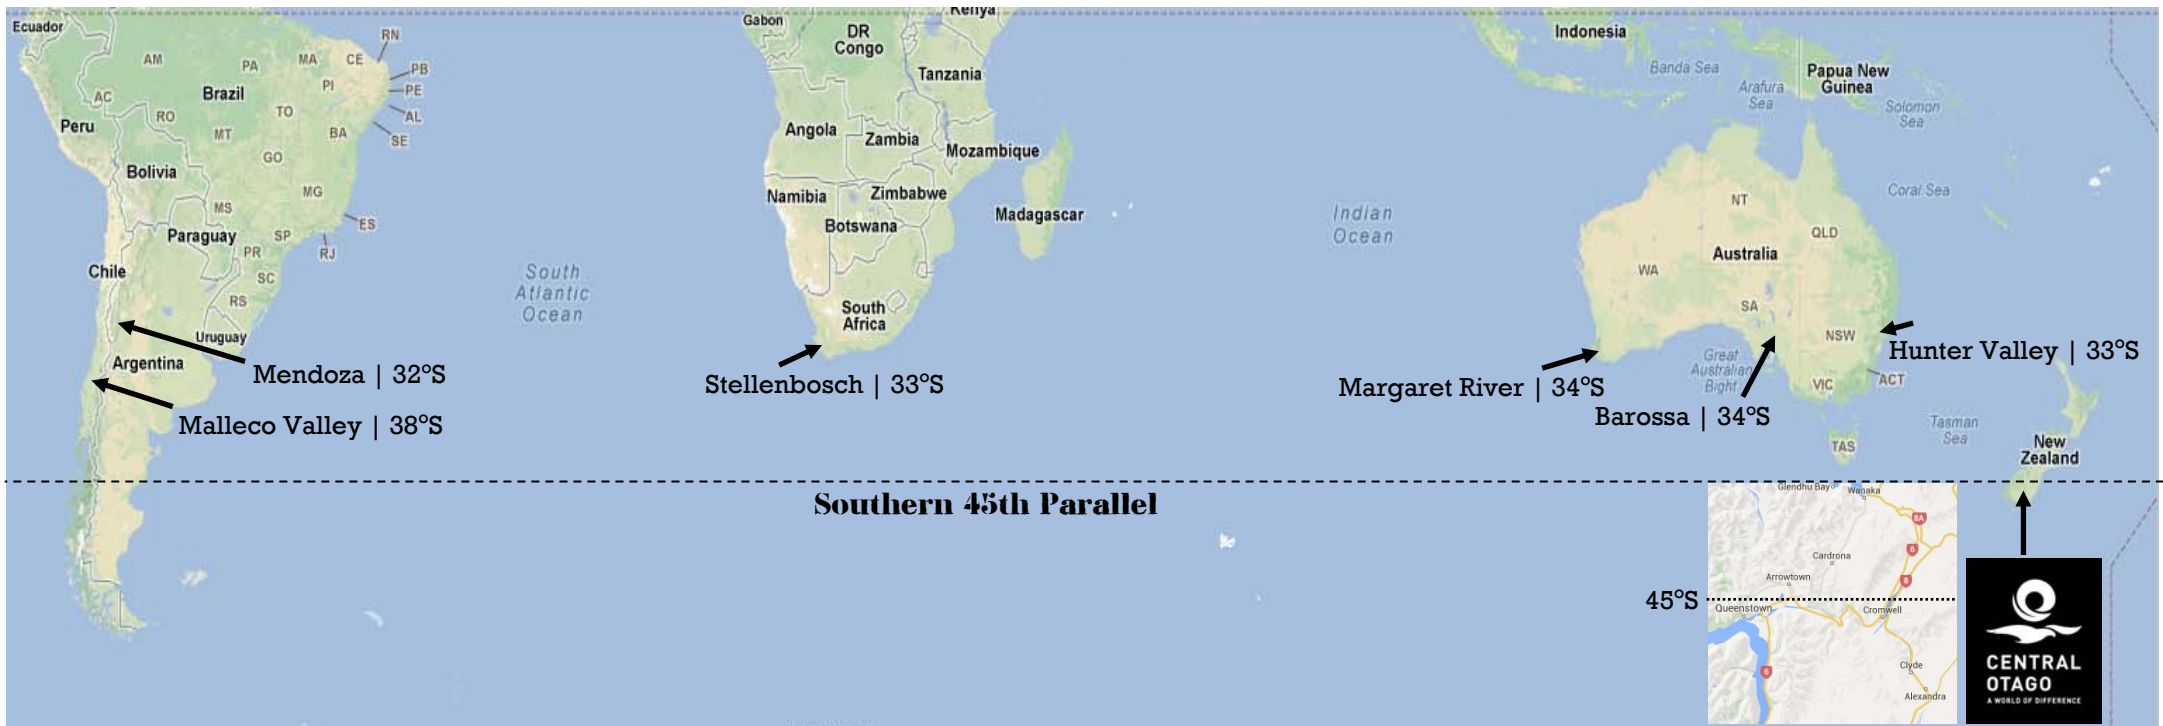

**Producer Country : New Zealand**

**Growing Region : Central Otago**

**Sub-Region : Alexandra Basin**

***“The Southernmost Wine Growing Region on Planet Earth”***

**A** *Shaky Bridge*